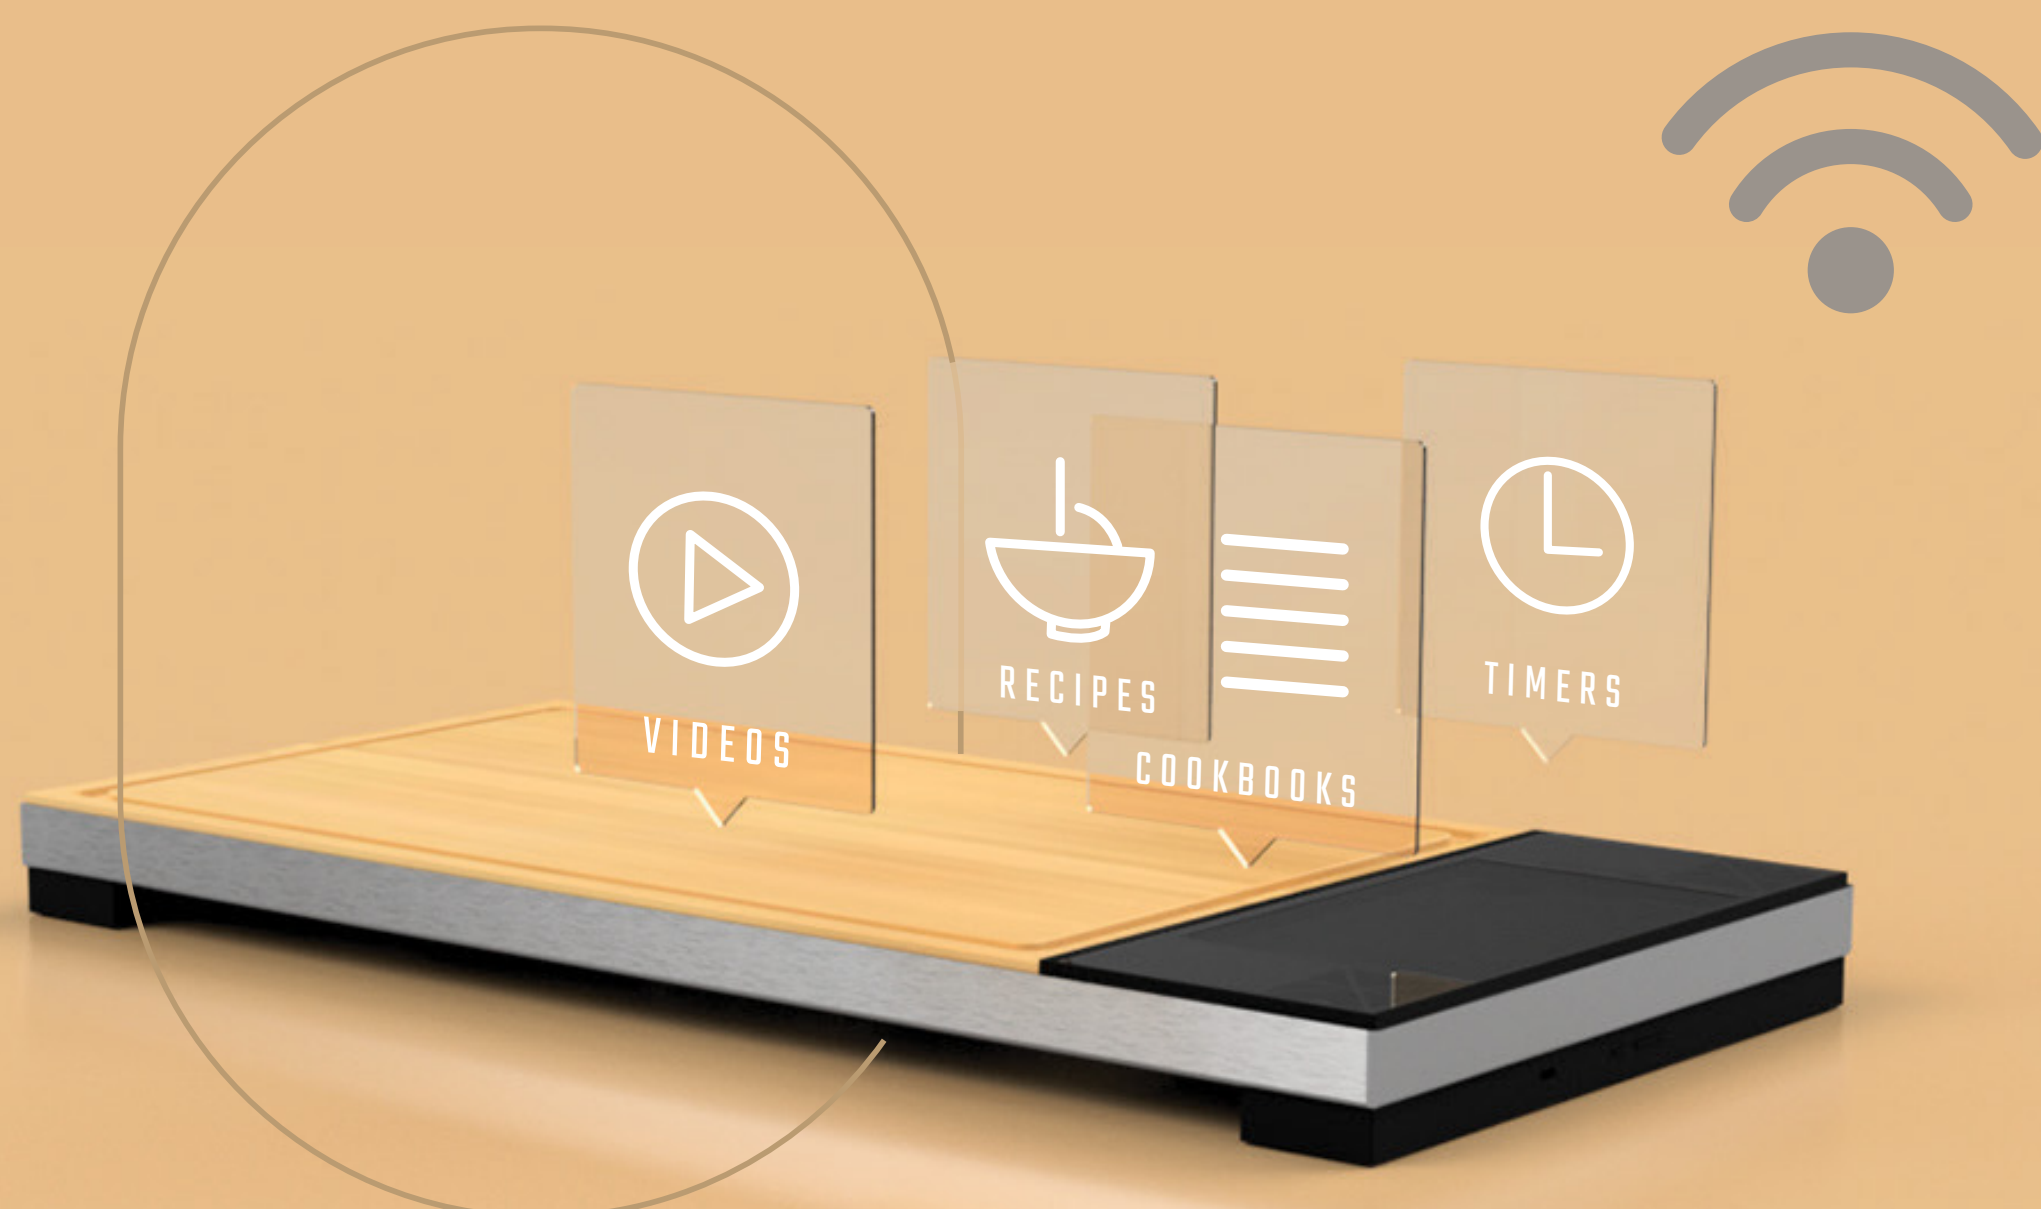

CONNECT YOUR KITCHEN