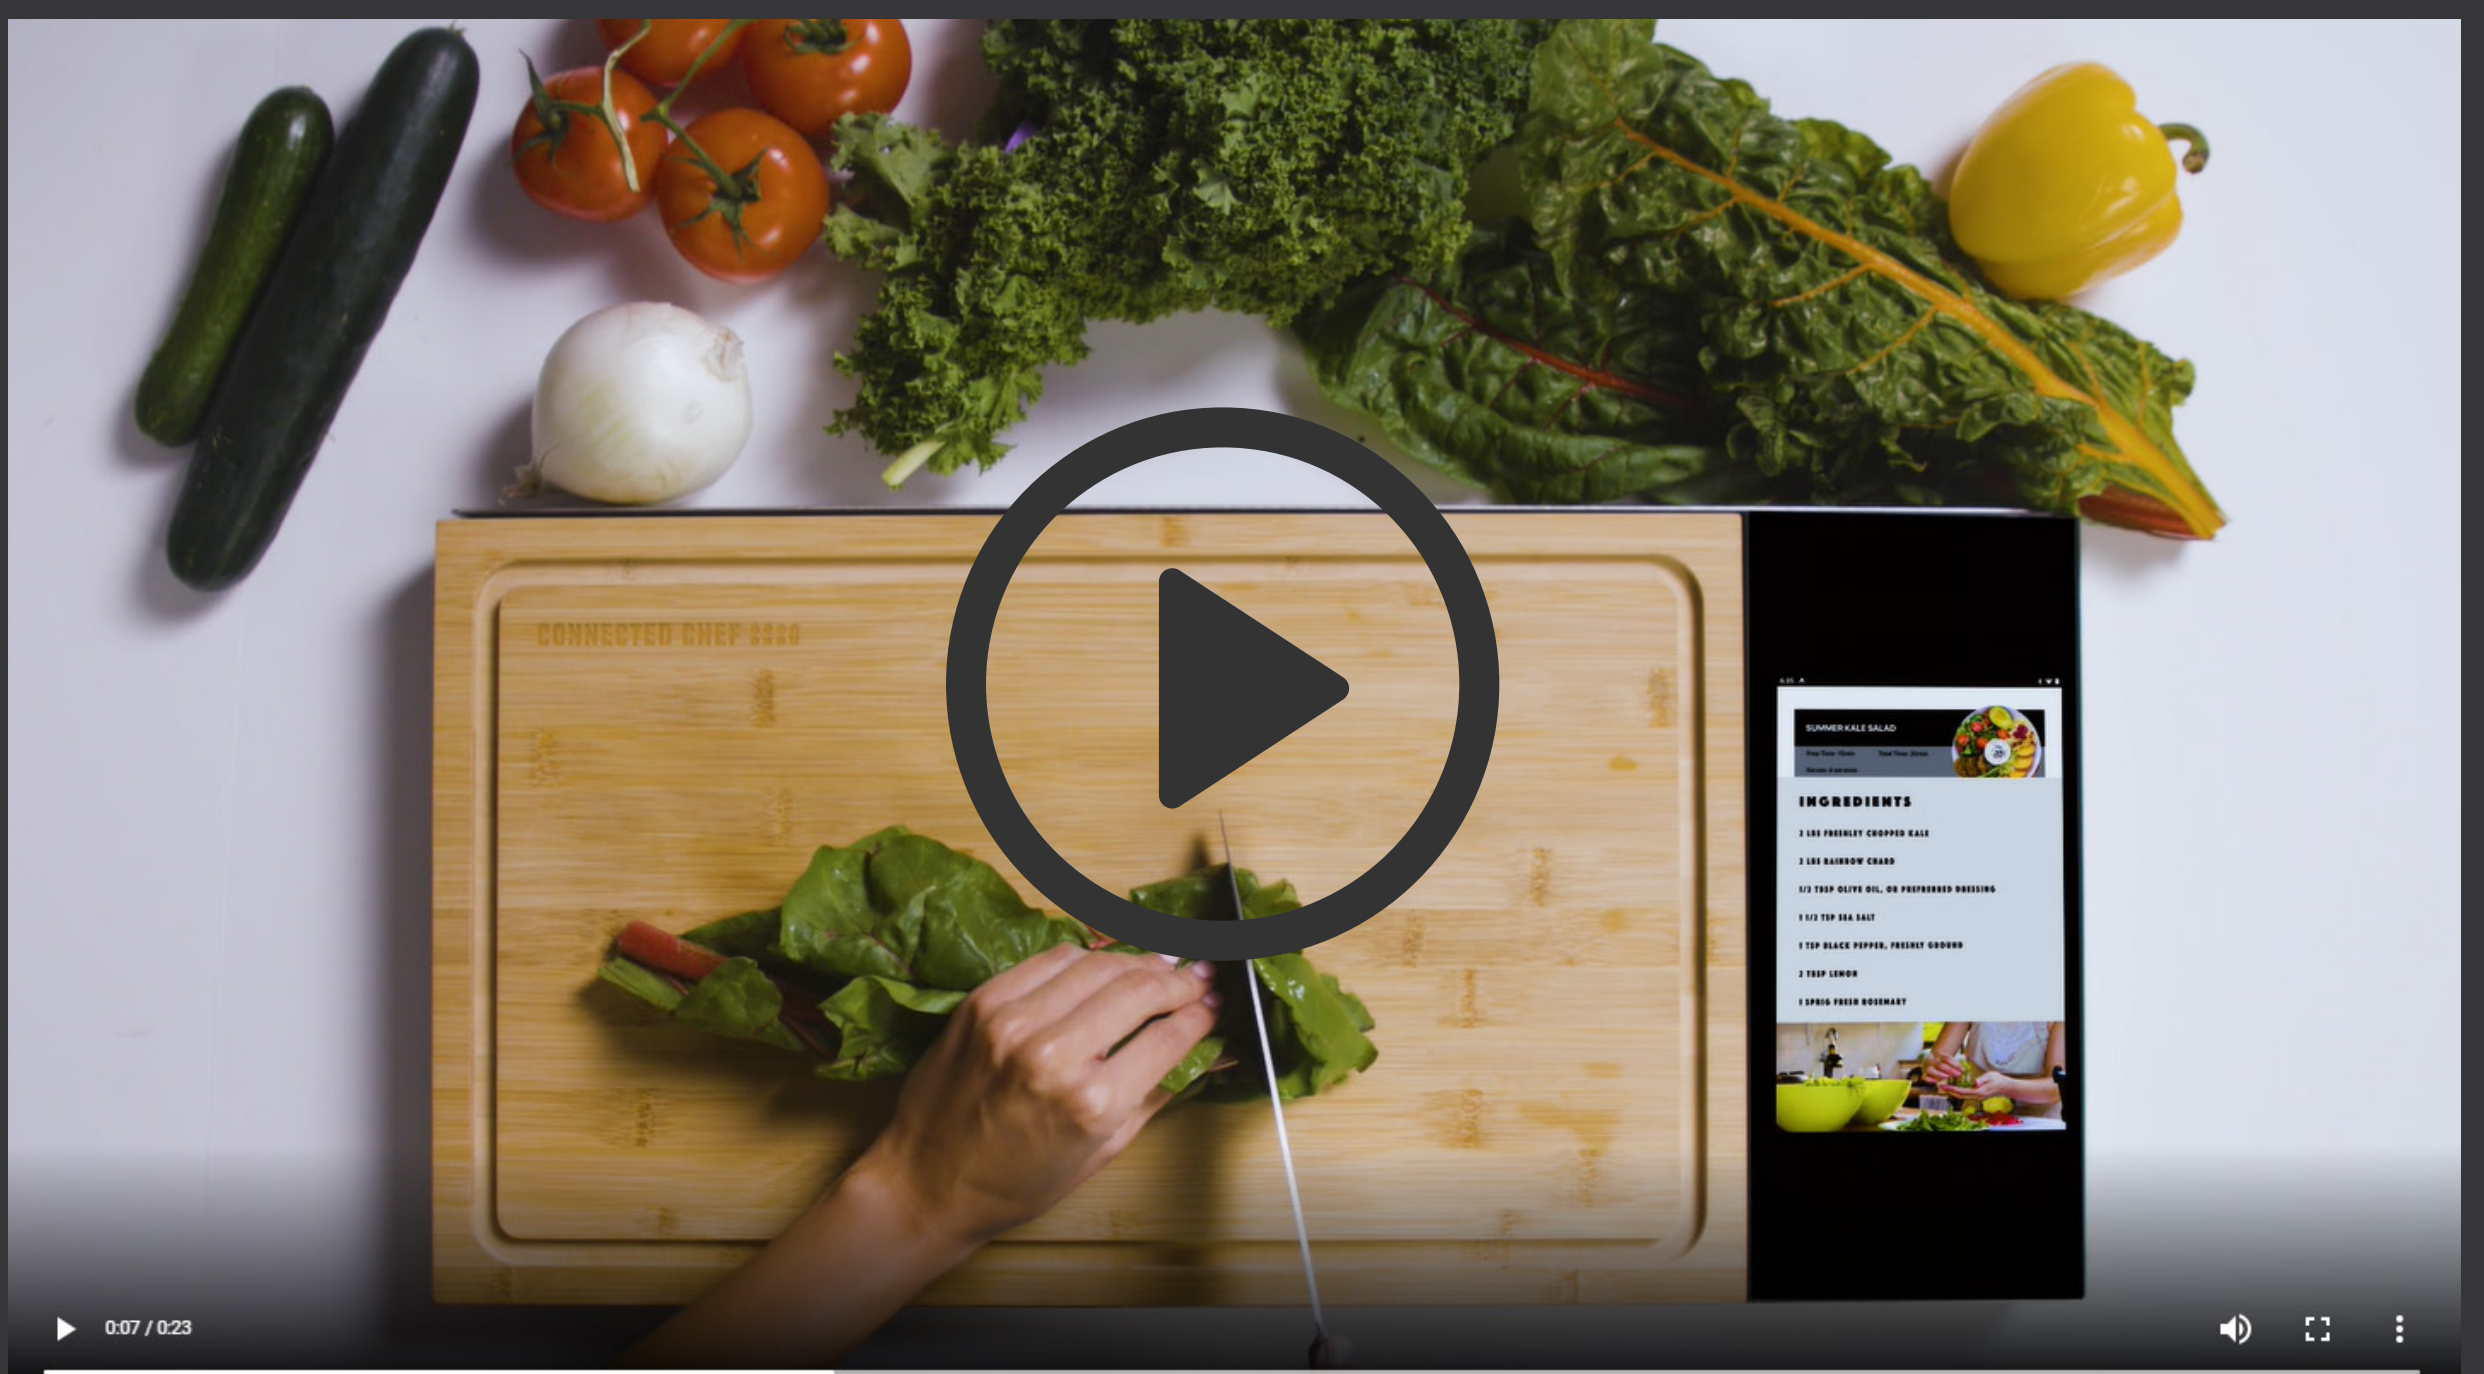

## SMART CUTTING BOARD

No more costly spills on your expensive phone or tablet.  
Designed for easy clean up. Water and splash resistant.

Access and save content from over 19 million cooking video channels as well as hundreds of Kitchen and Recipe websites.